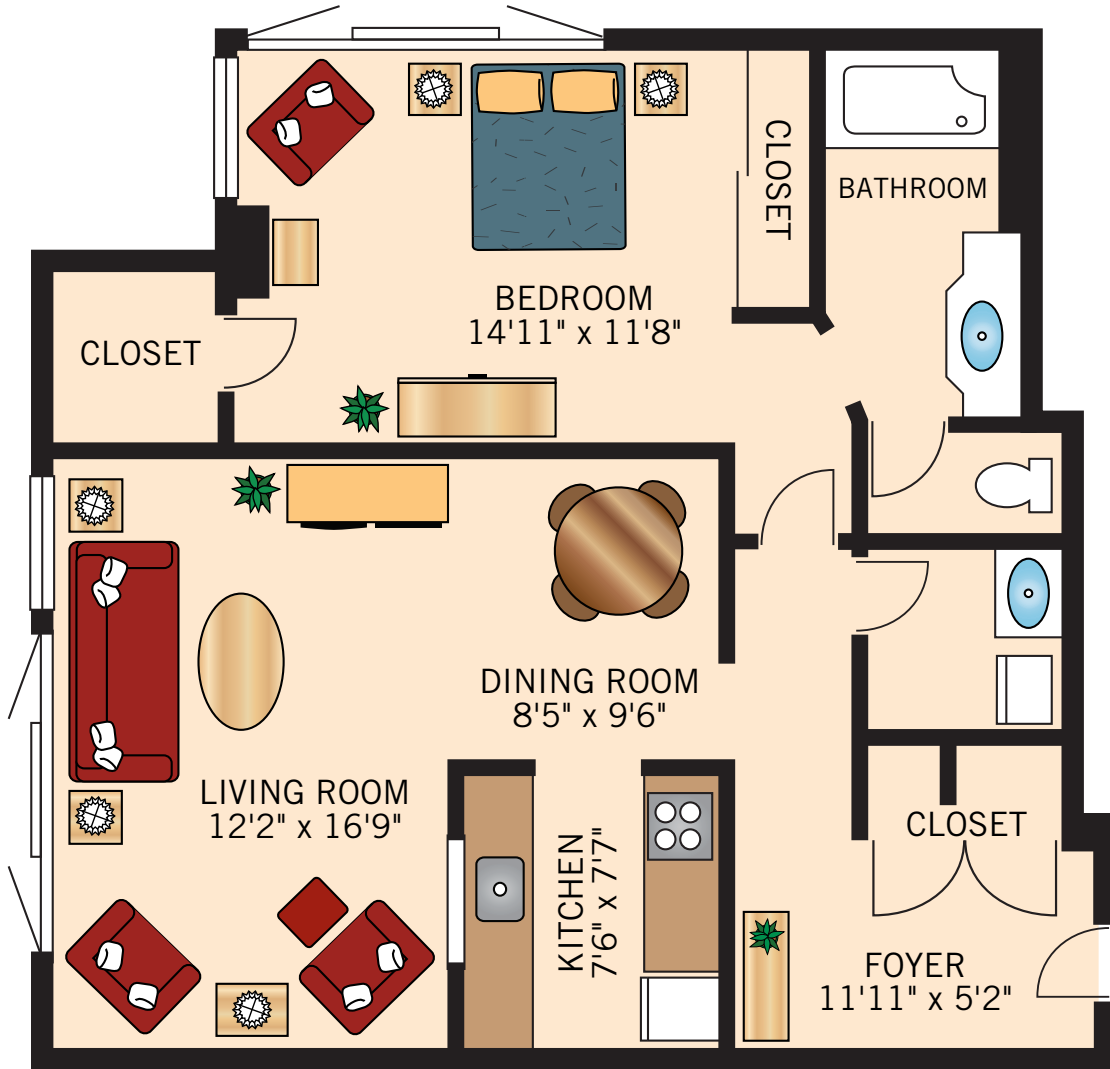

TYPICAL CORNER SUITE

One Bedroom

Floor plans are not to scale and are shown for comparative purposes only.
Actual apartment floor plans may have minor variations.

TYPICAL EAST FACING SUITE

One Bedroom

Floor plans are not to scale and are shown for comparative purposes only.
Actual apartment floor plans may have minor variations.

TYPICAL WEST FACING SUITE

One Bedroom

Floor plans are not to scale and are shown for comparative purposes only.
Actual apartment floor plans may have minor variations.

TYPICAL CORNER SUITE

Two Bedroom

Floor plans are not to scale and are shown for comparative purposes only.
Actual apartment floor plans may have minor variations.

TYPICAL EAST FACING SUITE

Two Bedroom

Floor plans are not to scale and are shown for comparative purposes only.
Actual apartment floor plans may have minor variations.

TYPICAL WEST FACING SUITE

Two Bedroom

Floor plans are not to scale and are shown for comparative purposes only.
Actual apartment floor plans may have minor variations.