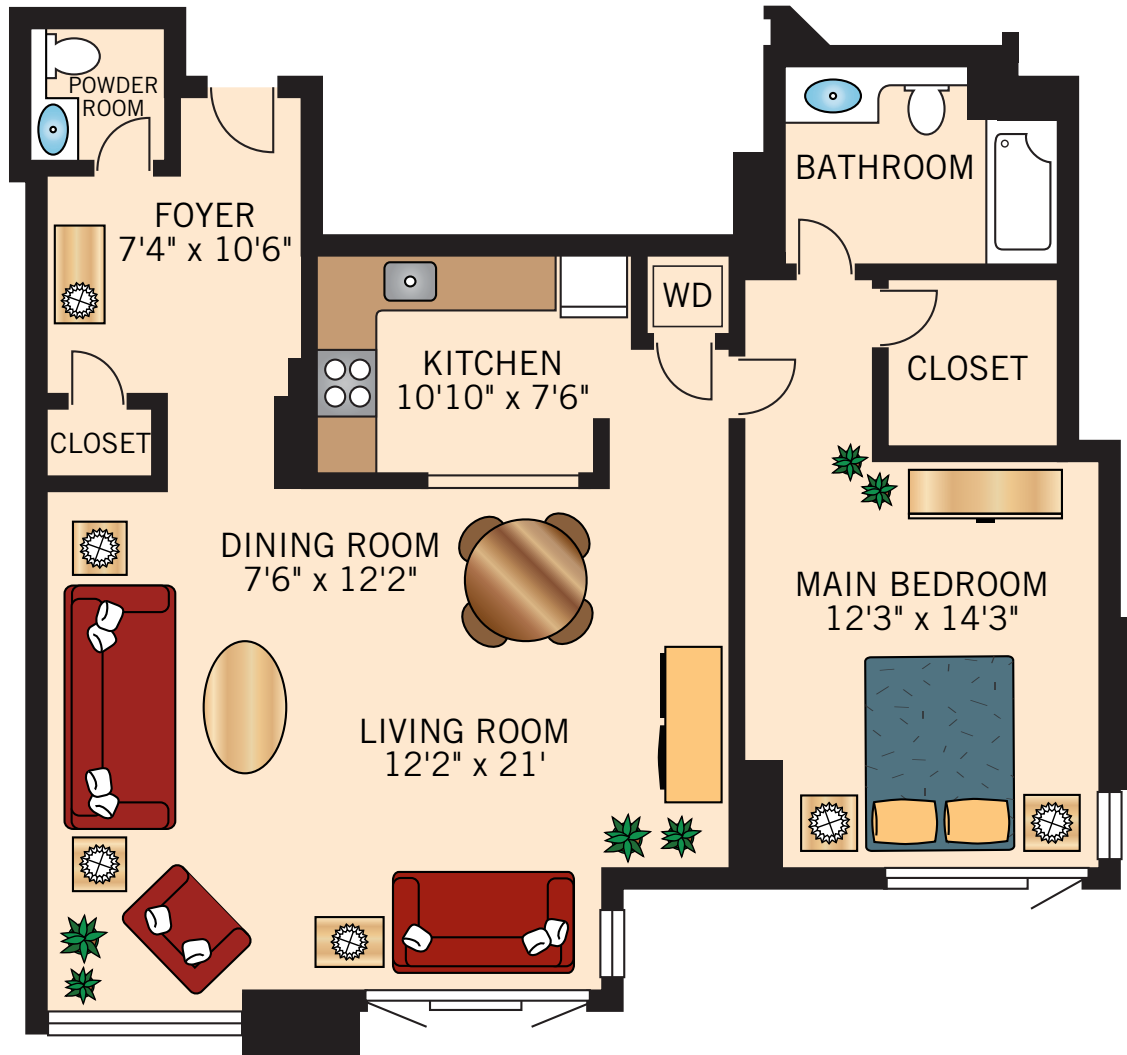

TYPICAL CORNER SUITE

One Bedroom

Floor plans are not to scale and are shown for comparative purposes only.
Actual apartment floor plans may have minor variations.

TYPICAL EAST FACING SUITE

One Bedroom

Floor plans are not to scale and are shown for comparative purposes only.
Actual apartment floor plans may have minor variations.

TYPICAL WEST FACING SUITE

One Bedroom

Floor plans are not to scale and are shown for comparative purposes only.
Actual apartment floor plans may have minor variations.

TYPICAL CORNER SUITE

Two Bedroom

Floor plans are not to scale and are shown for comparative purposes only.
Actual apartment floor plans may have minor variations.

TYPICAL EAST FACING SUITE

Two Bedroom

Floor plans are not to scale and are shown for comparative purposes only.
Actual apartment floor plans may have minor variations.

TYPICAL WEST FACING SUITE

Two Bedroom

Floor plans are not to scale and are shown for comparative purposes only.
Actual apartment floor plans may have minor variations.