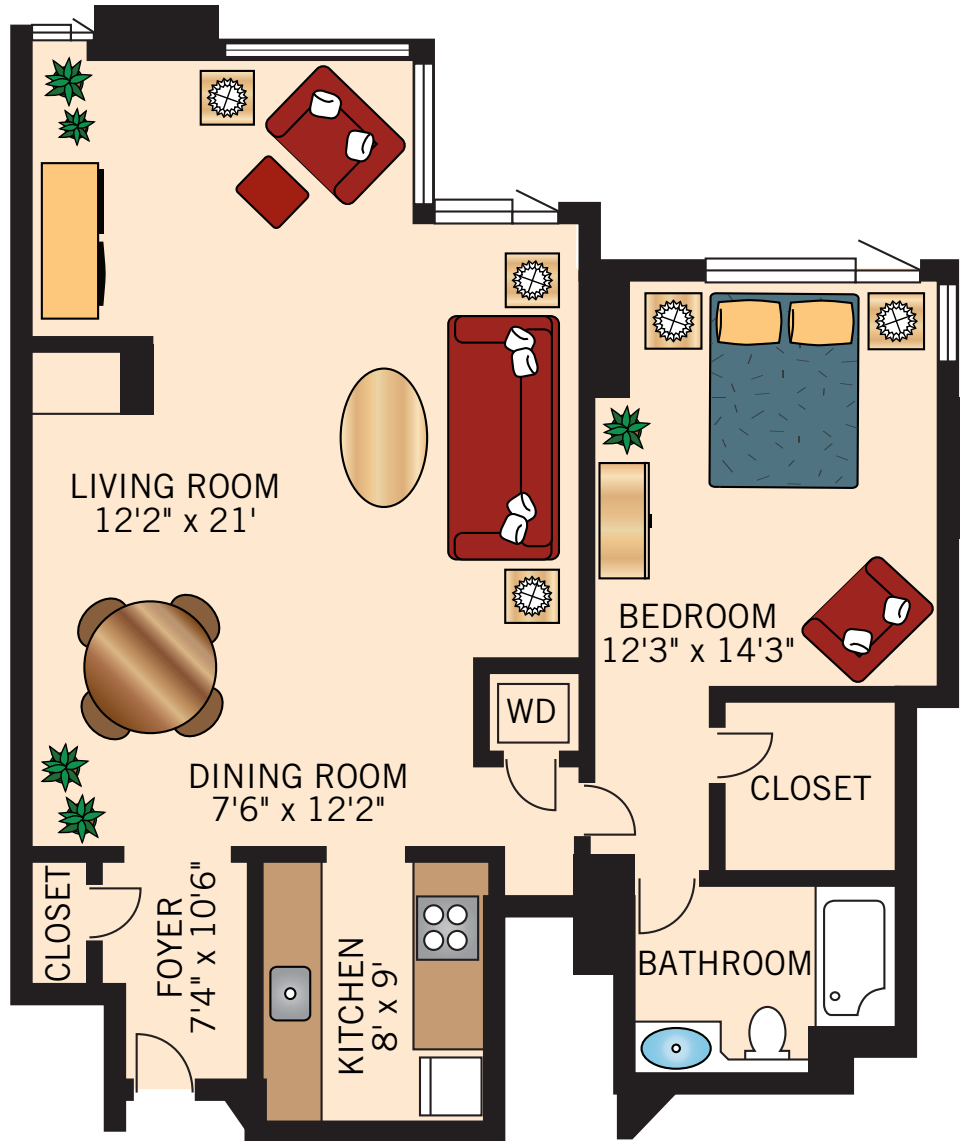

TYPICAL CORNER SUITE

One Bedroom

Floor plans are not to scale and are shown for comparative purposes only.
Actual apartment floor plans may have minor variations.

TYPICAL EAST FACING SUITE

One Bedroom

Floor plans are not to scale and are shown for comparative purposes only.
Actual apartment floor plans may have minor variations.

TYPICAL WEST FACING SUITE

One Bedroom

Floor plans are not to scale and are shown for comparative purposes only.
Actual apartment floor plans may have minor variations.

TYPICAL CORNER SUITE

Two Bedroom

Floor plans are not to scale and are shown for comparative purposes only.
Actual apartment floor plans may have minor variations.

TYPICAL EAST FACING SUITE

Two Bedroom

Floor plans are not to scale and are shown for comparative purposes only.
Actual apartment floor plans may have minor variations.

TYPICAL WEST FACING SUITE

Two Bedroom

Floor plans are not to scale and are shown for comparative purposes only.
Actual apartment floor plans may have minor variations.