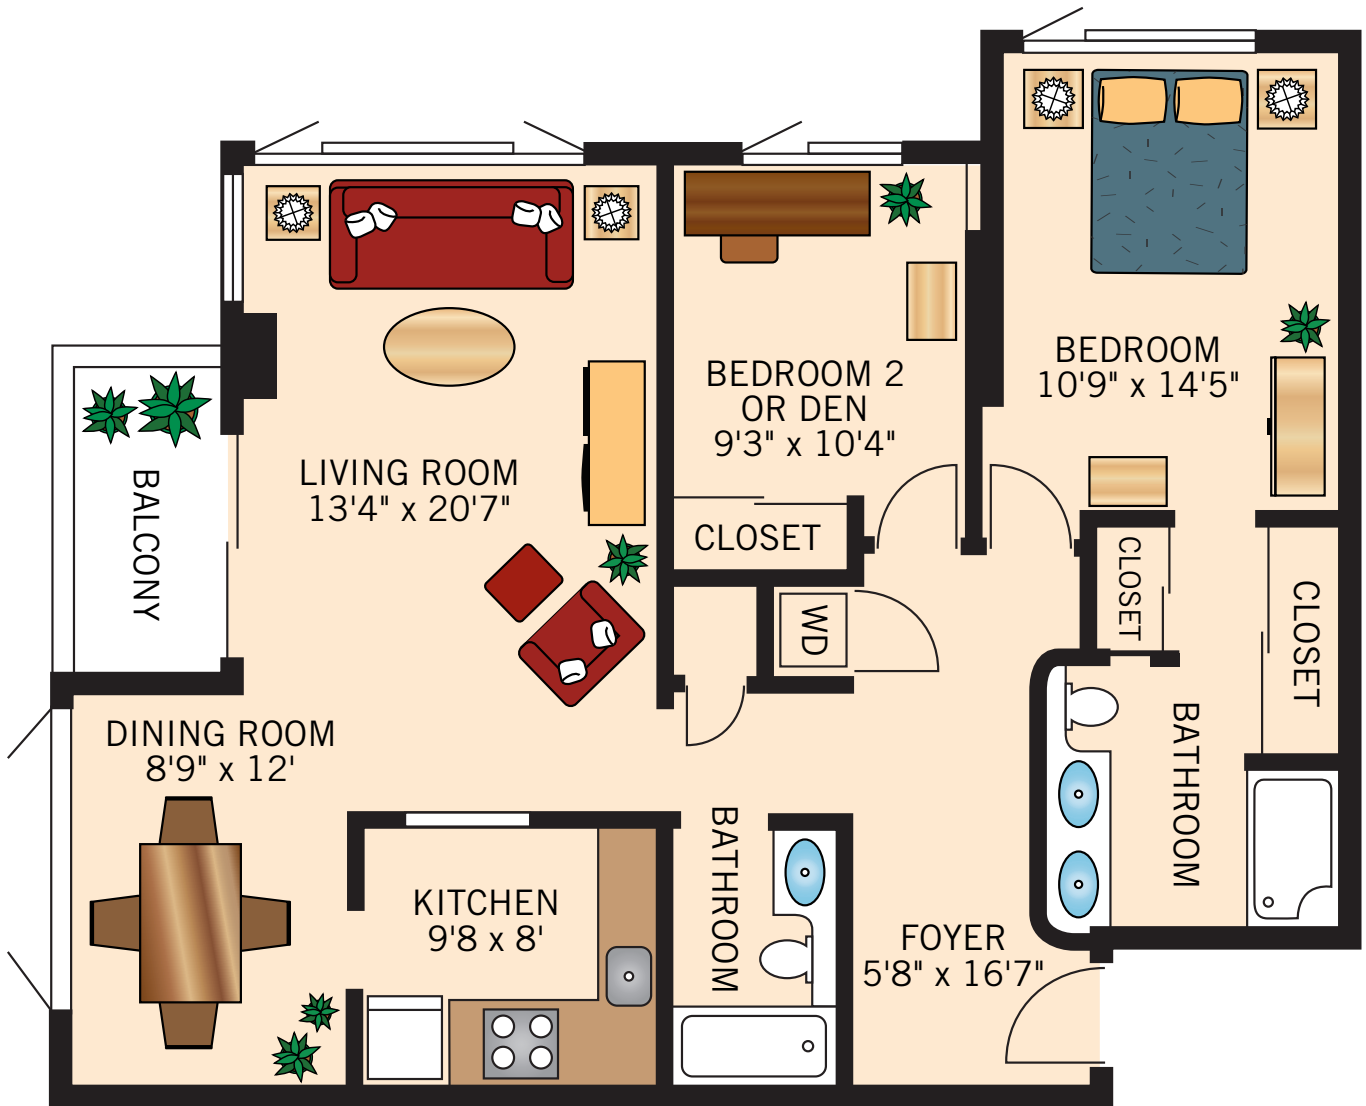

TYPICAL CORNER SUITE

One Bedroom

Floor plans are not to scale and are shown for comparative purposes only.
Actual apartment floor plans may have minor variations.

TYPICAL EAST FACING SUITE

One Bedroom

Floor plans are not to scale and are shown for comparative purposes only.
Actual apartment floor plans may have minor variations.

TYPICAL WEST FACING SUITE

One Bedroom

Floor plans are not to scale and are shown for comparative purposes only.
Actual apartment floor plans may have minor variations.

TYPICAL CORNER SUITE

Two Bedroom

Floor plans are not to scale and are shown for comparative purposes only.
Actual apartment floor plans may have minor variations.

TYPICAL EAST FACING SUITE

Two Bedroom

Floor plans are not to scale and are shown for comparative purposes only.
Actual apartment floor plans may have minor variations.

TYPICAL WEST FACING SUITE

Two Bedroom

Floor plans are not to scale and are shown for comparative purposes only.
Actual apartment floor plans may have minor variations.